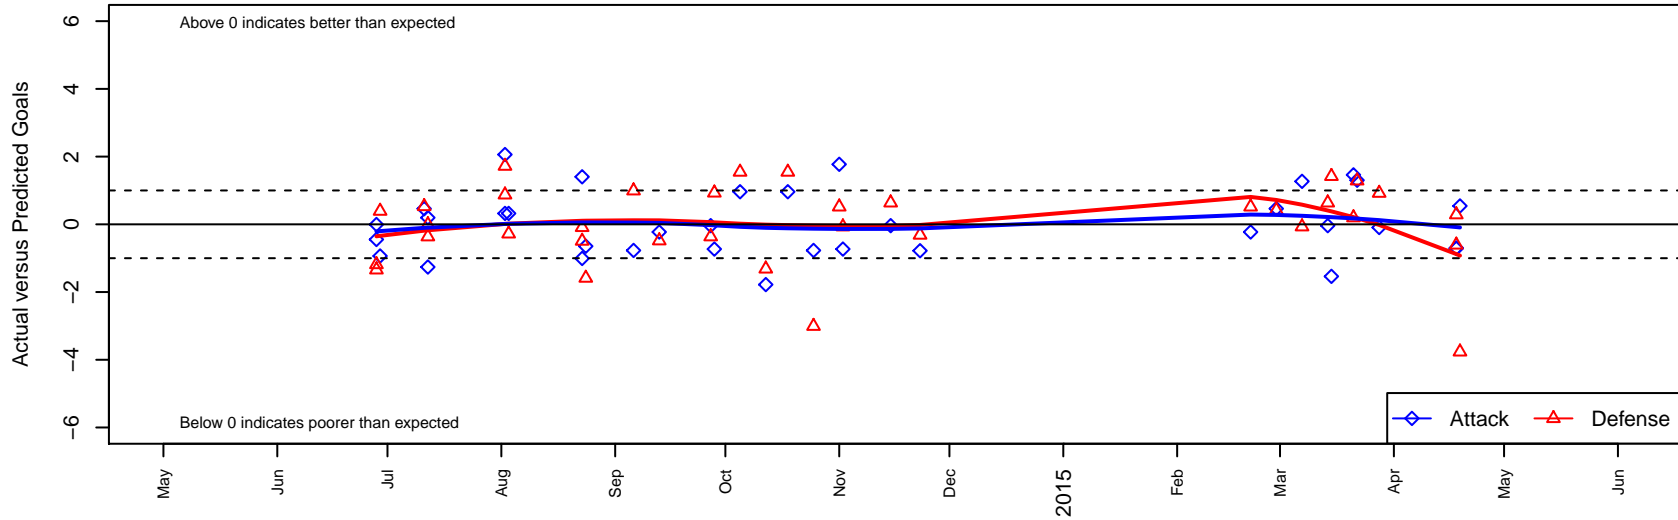

FC Tacoma Blue G00

FC Tacoma
 Tacoma, WA
 G00 total strength=1158
 attack=3.54 defense=3.38
 fall league = PSPL Classic 1 U14
 spr league = Spr PSPL Classic 1 U14
 notes= Sparta Red

alt names used:
 NORTAC FC TACOMA G00 BLUE (WA)
 FC Tacoma G00 Blue
 TC Tacoma G00 Blue
 NORTAC FC Tacoma G00 Blue
 FC Tacoma Blue [G00]
 FC Tacoma Blue [G00]
 NORTAC FC Tacoma G00 Blue
 NORTAC SPARTA G00 (WA)

Venues played:
 2014 RVS Classic GU14
 2014 Seattle Cup GU14
 2014 Bend Premier Cup U14G SILVER U14
 2014 Island Cup GU14
 2014 PSPL Classic 1 U14
 2014 Spr PSPL Classic 1 U14
 2014 WA Cup GU14 Gold/Platinum U14

FC Tacoma Blue G00
 Dots are actual minus expected GF (blue circles) and GA (red triangles).
 Blue line is smoothed change in attack strength. Red is smoothed change in defense strength.

**attack and defense variance (black dot)
relative to other teams
and top 10 in region**