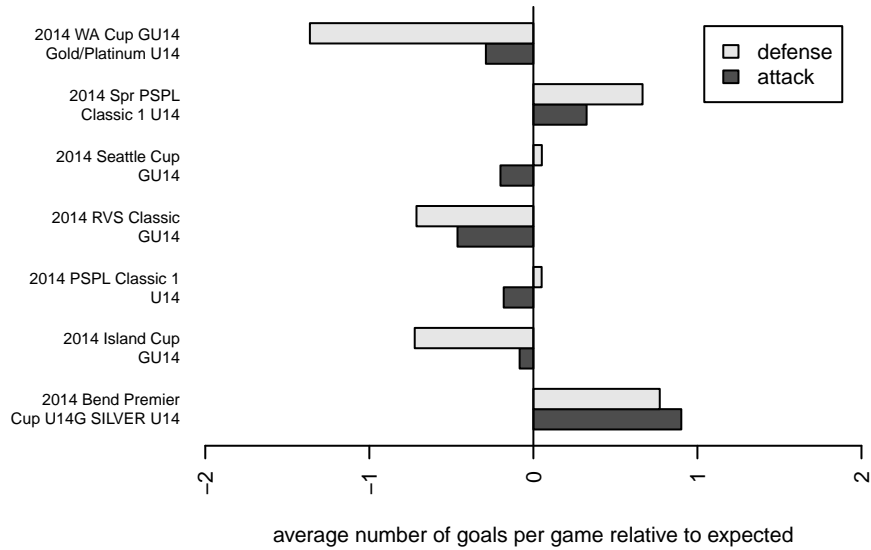

Performance relative to 13 month average