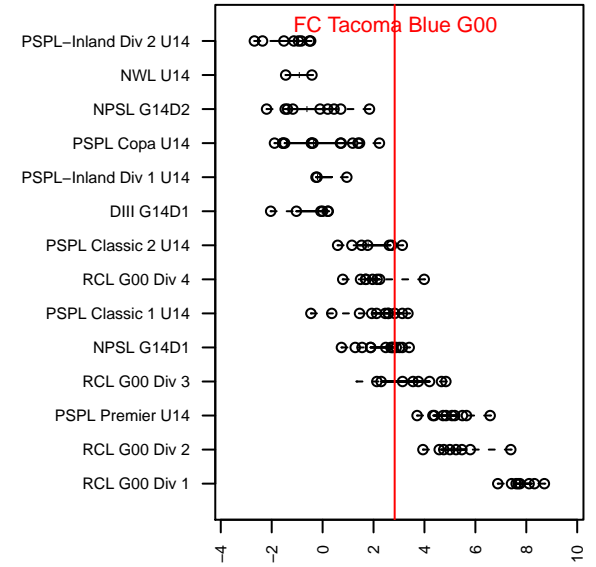

**attack and defense rating
relative to others at age
and all opponents in last 13 months**