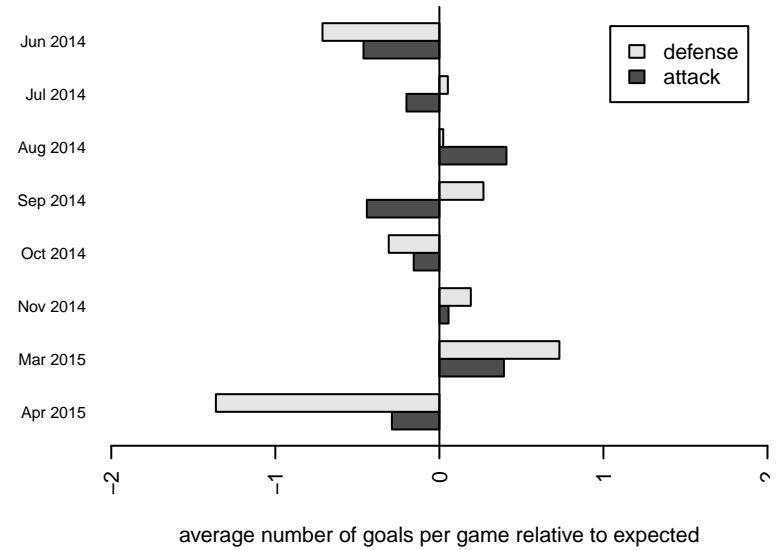

Performance relative to 13 month average